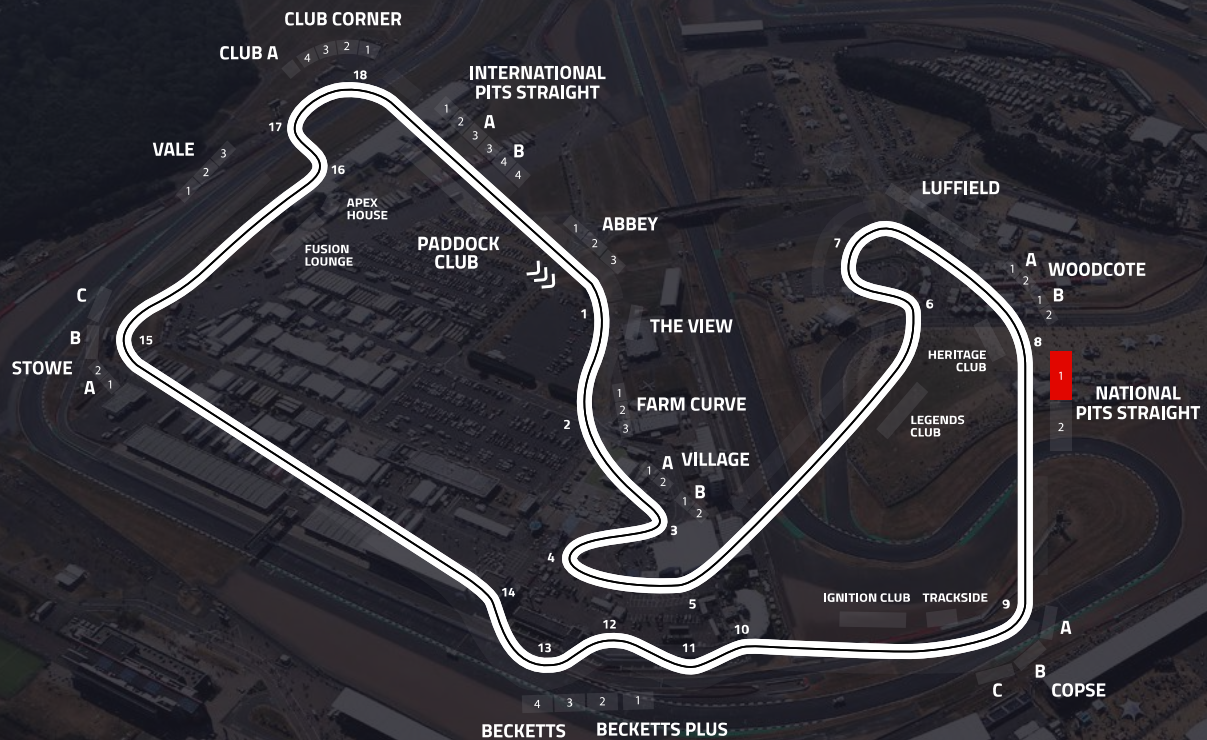

SEATING CHART

CHAMPIONS CLUB

Indoor - Hospitality - Outdoor Viewing Terrace

Champions Club Package