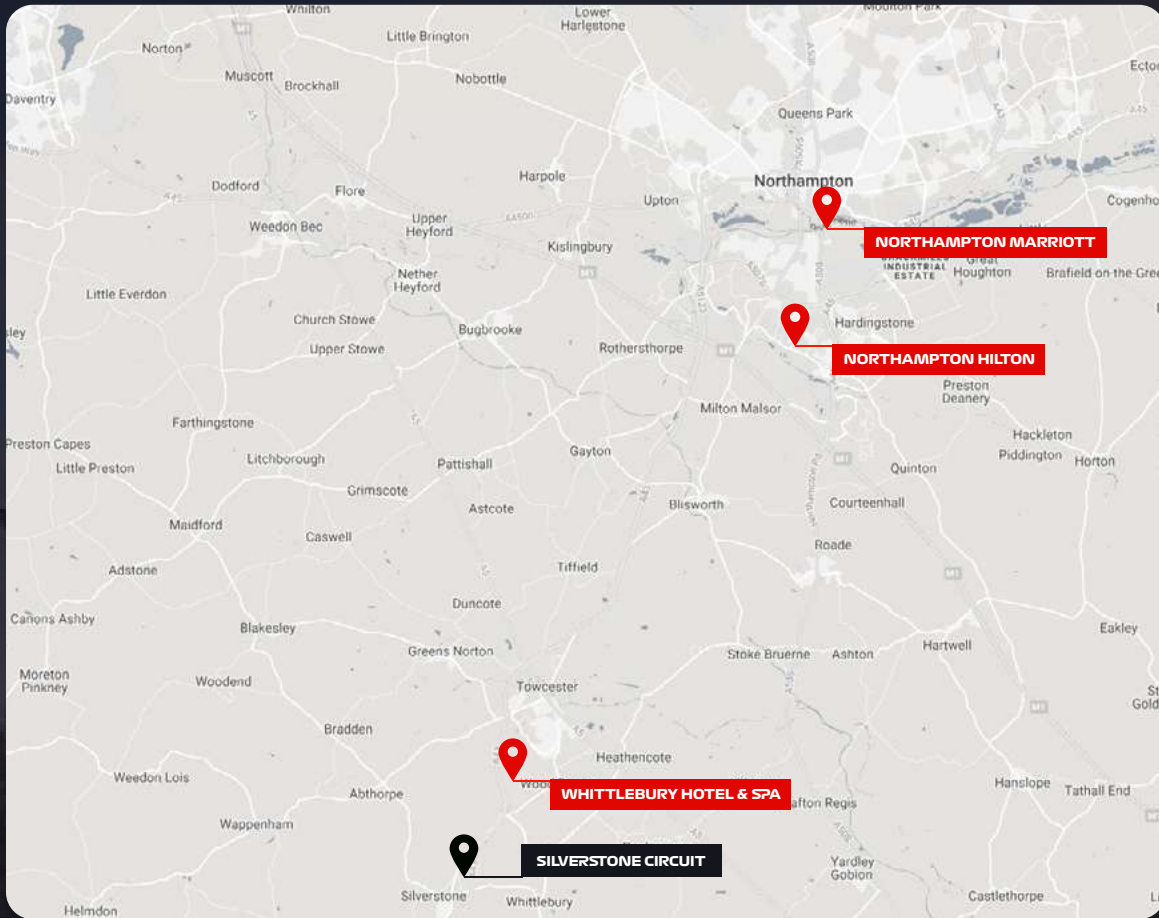

ACCOMMODATION

NORTHAMPTON HILTON

23.1 KM FROM CIRCUIT

4 - Stars

WHITTLEBURY HOTEL & SPA

6.9 KM FROM CIRCUIT

4 - Stars

NORTHAMPTON MARRIOTT

24.4 KM FROM CIRCUIT

4 - Stars